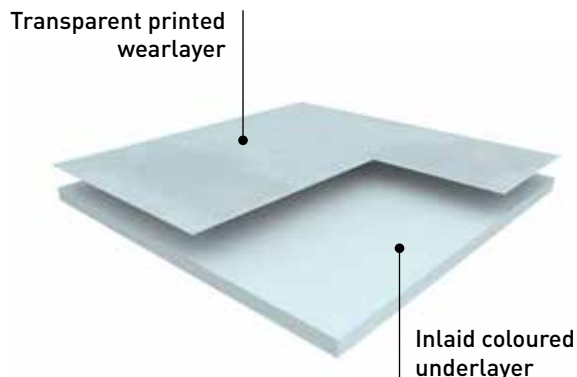

7007 Blossom Lichen

7104 Melon

7201 Moonlight

7408 Skyline

7414 Fabric Denim

7012 Breeze

MURAL CALYPSO is a multilayered wall covering in 2m width roll and with a B-s2,d0 fire classification according to EN 13501.

It is hot welded with CR41 welding rods for a perfect water tightness. It is made of a printed transparent wear layer and a coloured under layer for a better aspect of the welding. This layer comprises up to 30% of recycled products.